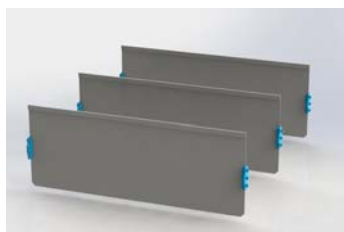

Kit interno per cassetto C 40173
Inside kit for drawer C 40173

Cod.	Art.	Descrizione / Description
N099/14	KC 40173	3 divisori / partitions