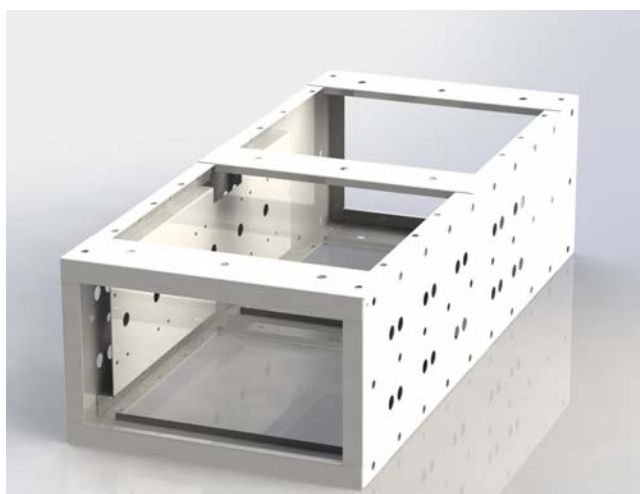

Telaio per Cargo 400 Frame for Cargo 400

mm. 400

Cod.	Art.	Dimensioni / Dimensions
N099/10	Cargo T 400	mm. 400x930x252 h